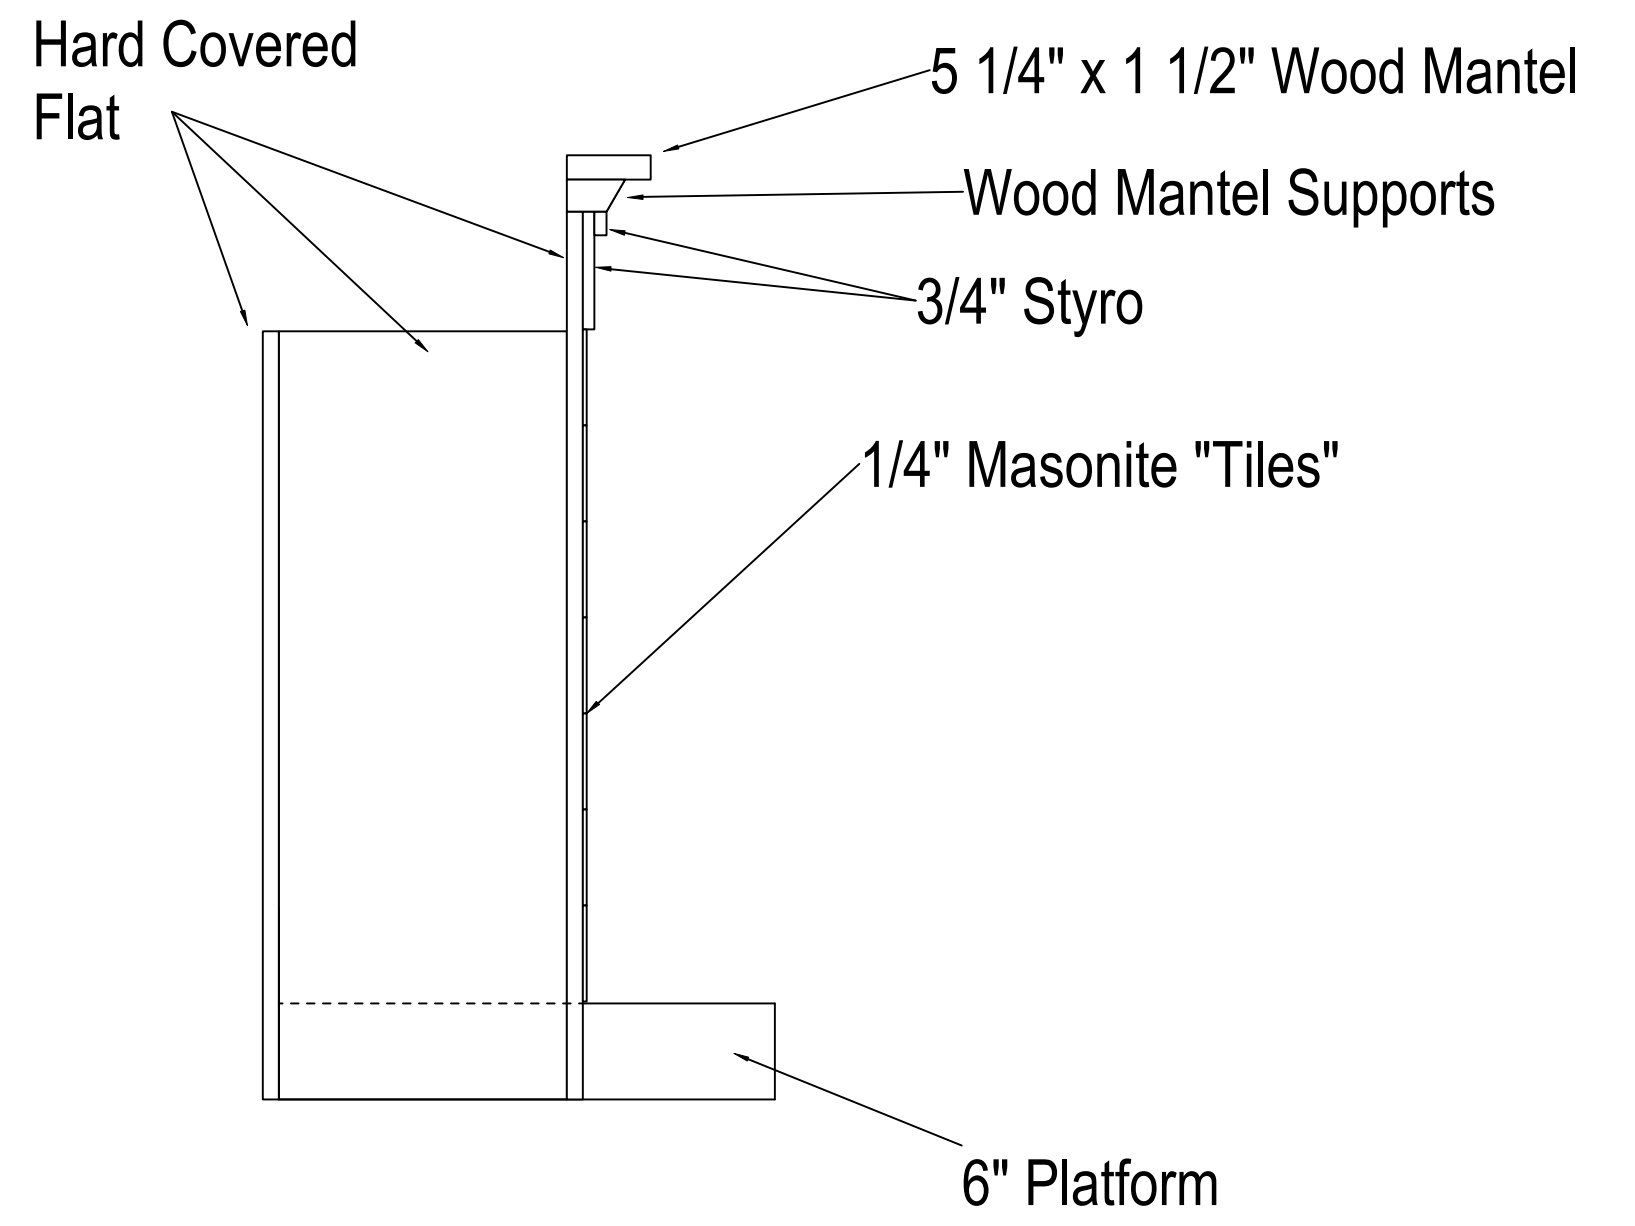

Front View

Left Side/  
Section on CL

Scale: 1" = 1'0"